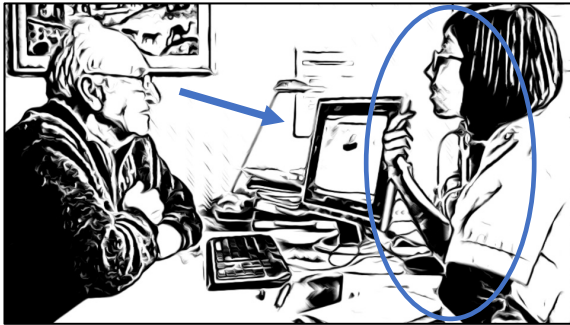

1 PAT .h meuch: + (0.2) °euh° (0.3) m:-
 pat >>lks screen--+gazes in front/up-->
 slt >>arm wth elbow on the table-->
 2 +Δ(0.5)
 pat +gazes/h down-->
 pat Δrubs his eye-->
 3 SLT .tsk monsieur ruban,
 .tsk mister ruban
 4 (0.4)
 5 SLT regardez un peu
 take a look
 6 (0.2)Δ+l#(0.2)
 pat -->+raises gaze,lks at screen-->
 pat -----Δ
 slt l.....lpts tws chin wth right index-->
 fig #fig23