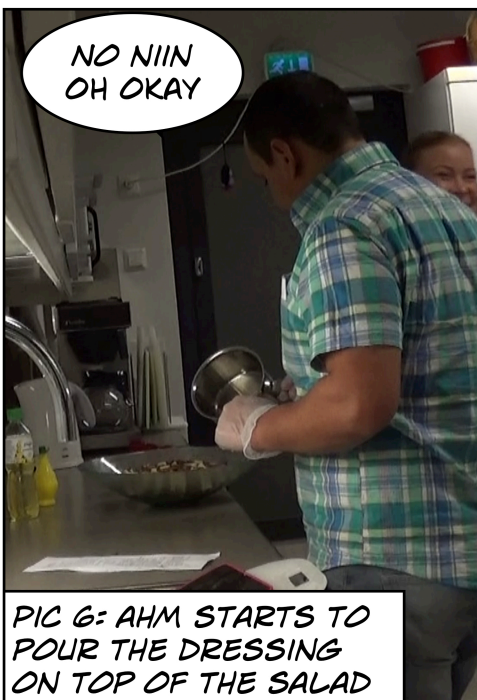

PIC 1: AHM TAKES A VANILLA POD OUT OF SAUCE

PIC 2: INS MOVES THE SALAD BOWL CLOSER

PIC 3 : BEGINNING OF INS' GESTURE

PIC 4: INS GESTURE MOVEMENT CONTINUES

PIC 5: INS' GAZE TO GESTURE

PIC 6: AHM STARTS TO POUR THE DRESSING ON TOP OF THE SALAD